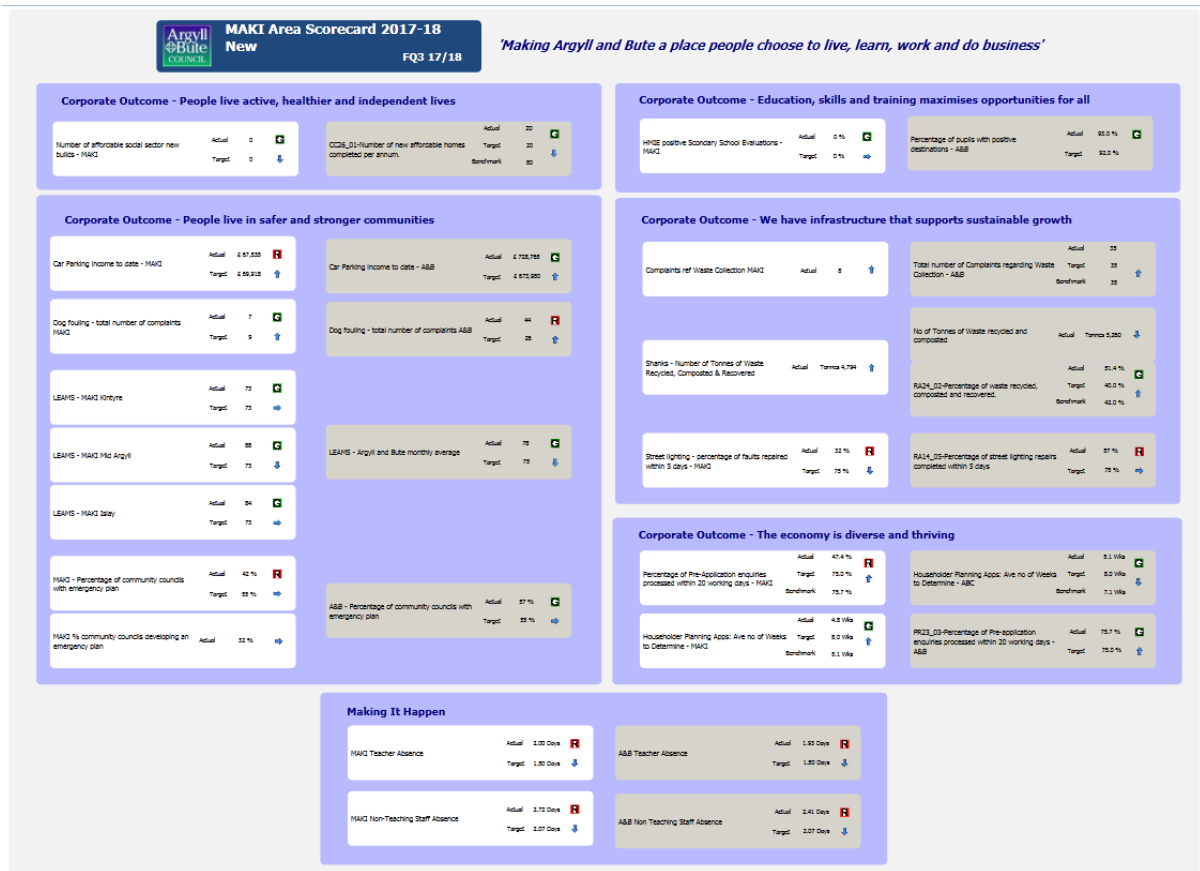

MAKI Area Scorecard FQ3 2017/18 – NEW

MAKI Area Scorecard FQ3 2017/18 – OLD